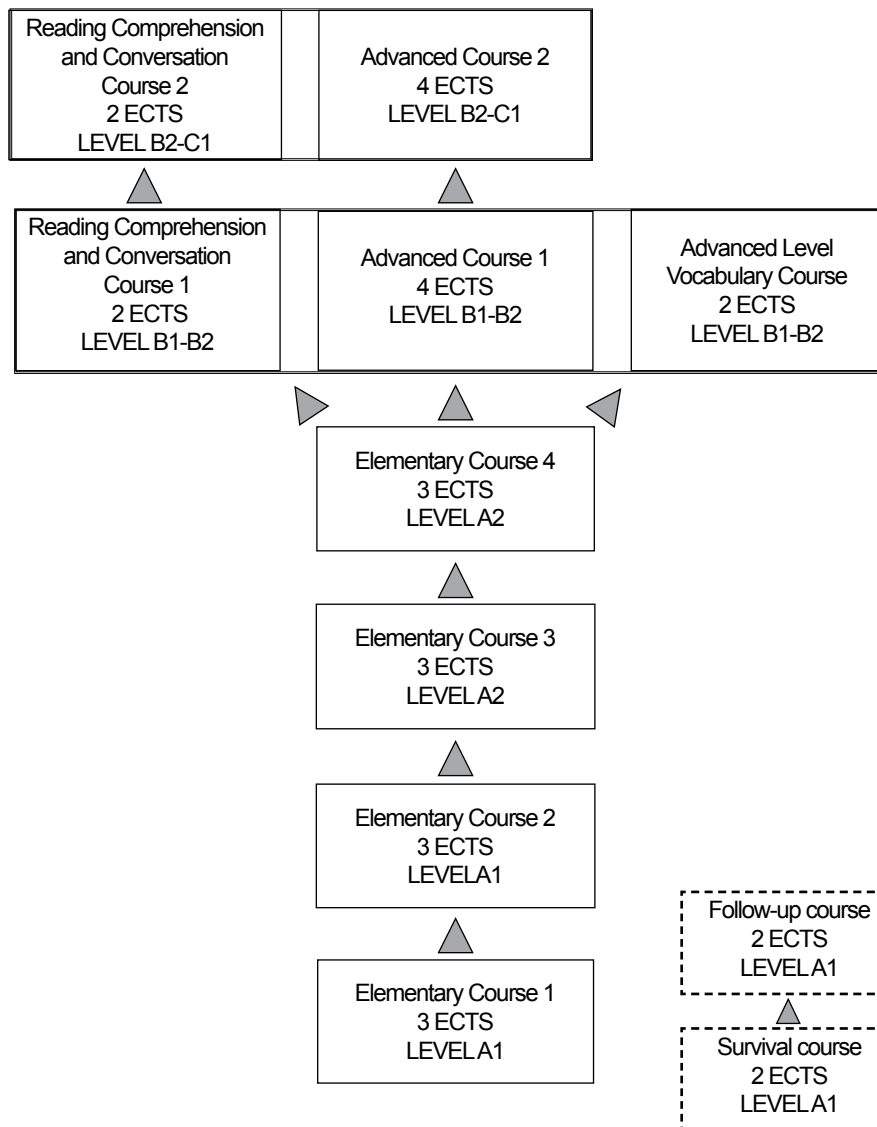

Finnish as a Foreign Language

The Common European Framework Levels:

C1 - C2 Proficient user

B1 - B2 Independent user

A1 - A2 Basic user